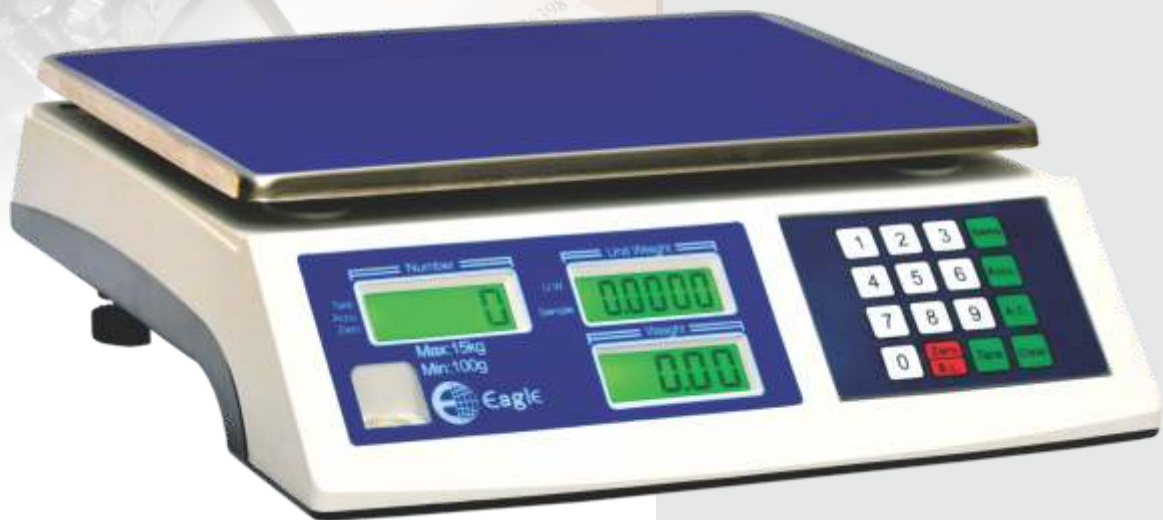

## T - CT Series

Counting Cum Weighing (Table Top)

## OVERVIEW

Our counting scale range features highly accurate digital industrial scales for use in part counting and inventory control. T-CT Series counting scale can help you efficiently and accurately count a high volume of identical parts. Whether for incoming or outgoing goods, T-CT Series ensure you have exactly the number of parts you require. Our counting scales are simultaneously used as general high-resolution weighing scales by customers throughout the world.

## FEATURES

- > 12.5 mm displays with backlight for Weight
- > Built-in Battery Backup with 48 hours operation
- > Counting function
- > Accumulation for pieces
- > Fast Weighing Response
- > AC adaptor
- > Simple user-friendly operation
- > Zero Tracking
- > Anti-slip adjustable leveling feet
- > Colour coded and sealed keypad
- > Precision load cell technology
- > Large stainless steel pan
- > Overload protection

## TECHNICAL SPECIFICATIONS

Particulars	T 03 CT	T 06 CT	T 15 CT	T 30 CT
Model	T 03 CT	T 06 CT	T 15 CT	T 30 CT
Capacity	3 kg	6 kg	15 kg	30 kg
Accuracy	100 g	200 g	500 g	1 g
AC Power Source	100~230 V			
DC Power Source	4V			
Frequency	50~60 Hz			
Power Consumption	Less than 10 Watts			
Internal Resolution	20,00,000			
Display	7 Segment, 6 Digits for Weight & 5 Digits for Number & Unit Weight			